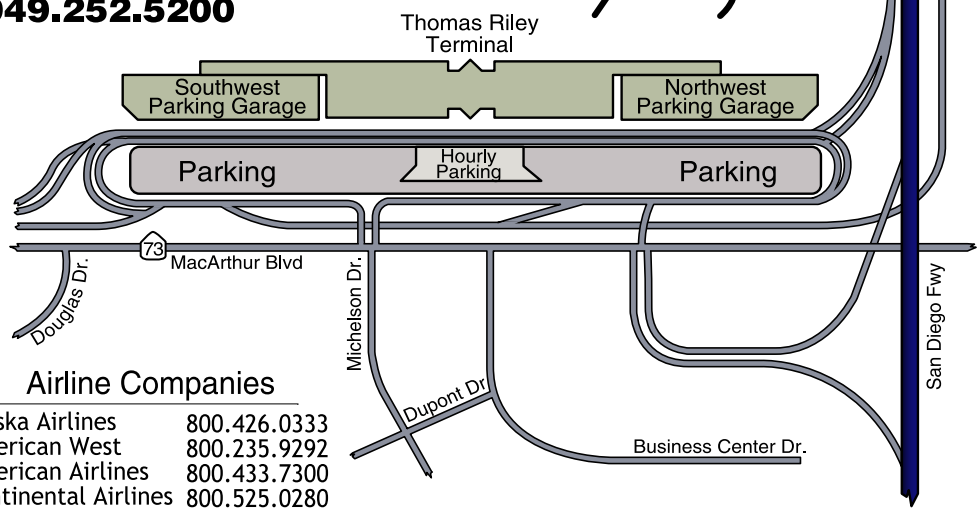

**JOHN
WAYNE
AIRPORT**
18601 Airport Way
Santa Ana, CA. 92707
949.252.5200

Airline Companies

Alaska Airlines	800.426.0333	TWA	800.221.2000
American West	800.235.9292	United Airlines	800.241.6522
American Airlines	800.433.7300	US Air Express	800 428 4322
Continental Airlines	800.525.0280		
Delta Airlines	800.221.1212		
Northwest Airlines	800.225.2525		
Southwest Airlines	800.435.9792		