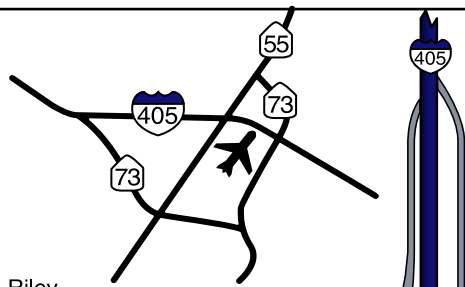

**JOHN
WAYNE
AIRPORT**
18601 Airport Way
Santa Ana, CA. 92707
949.252.5200

Airline Companies

Alaska Airlines	800.426.0333	TWA	800.221.2000
American West	800.235.9292	United Airlines	800.241.6522
American Airlines	800.433.7300	US Air Express	800 428 4322
Continental Airlines	800.525.0280		
Delta Airlines	800.221.1212		
Northwest Airlines	800.225.2525		
Southwest Airlines	800.435.9792		