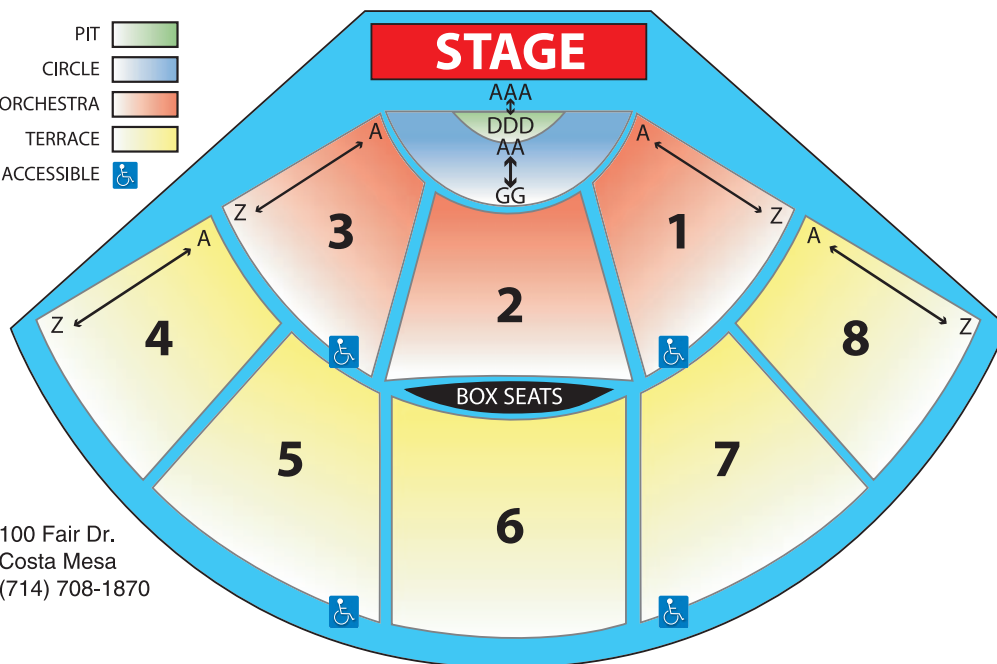

VERIZON WIRELESS AMPHITHEATER

<http://www.verizonwirelessamphitheater.com/losangeles/>

949/855-8095
 8808 Irvine Center Dr.
 near I-5 and I-405
 IRVINE, CA
 Seating Capacity 15,416

PACIFIC AMPHITHEATER

<http://www.ocfair.com/pacificamphitheatre/>

- PIT
- CIRCLE
- ORCHESTRA
- TERRACE
- ACCESSIBLE

100 Fair Dr.
 Costa Mesa
 (714) 708-1870