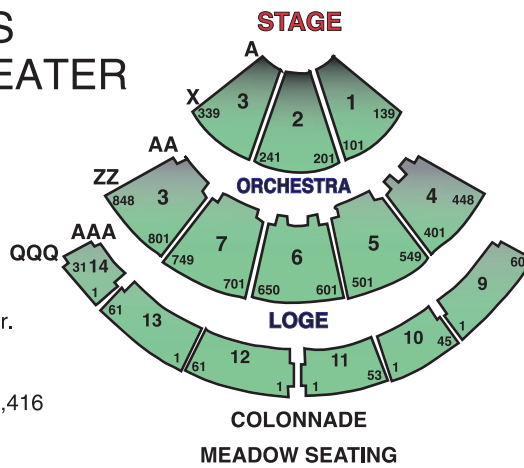

STADIUM INDEX

Ahmanson Theatre	Page 30	Los Angeles Memorial Sports Coliseum	Page 37
Anaheim Convention Center	Page 33	Los Angeles Music Center Dorothy Chandler Pavilion	Page 29
Angel's Baseball L.P.	Page 36	Los Angeles Music Center Mark Taper Forum	Page 29
Arrowhead Pond of Anaheim	Page 35	Orange County Performing Arts Center	Page 31
Big Bear Lake Performing Arts Center	Page 26	Pacific Amphitheatre	Page 27
California Speedway	Page 40	Petco Park	Page 38
Dodger's Stadium	Page 36	Phoenix International Speedway	Page 40
Great Western Forum	Page 34	Qualcomm Stadium	Page 39
Greek Theatre	Page 33	Rancho Cucamonga Quakes Epicenter	Page 39
Hollywood Bowl	Page 32	Rose Bowl	Page 35
Hyundai Pavilion at Glen Helen	Page 32	Staples Center	Page 38
Kodak Theatre	Page 30	Universal Amphitheatre	Page 34
Las Vegas Motor Speedway	Page 40	Verizon Wireless Amphitheatre	Page 27
Los Angeles Memorial Sports Arena	Page 37	Walt Disney Concert Hall	Page 28

VERIZON WIRELESS AMPHITHEATER

<http://www.verizonwirelessamphitheater.com/losangeles/>

949/855-8095
 8808 Irvine Center Dr.
 near I-5 and I-405
 IRVINE, CA
 Seating Capacity 15,416

PACIFIC AMPHITHEATER

<http://www.ocfair.com/pacificamphitheatre/>

- PIT
- CIRCLE
- ORCHESTRA
- TERRACE
- ACCESSIBLE

100 Fair Dr.
 Costa Mesa
 (714) 708-1870